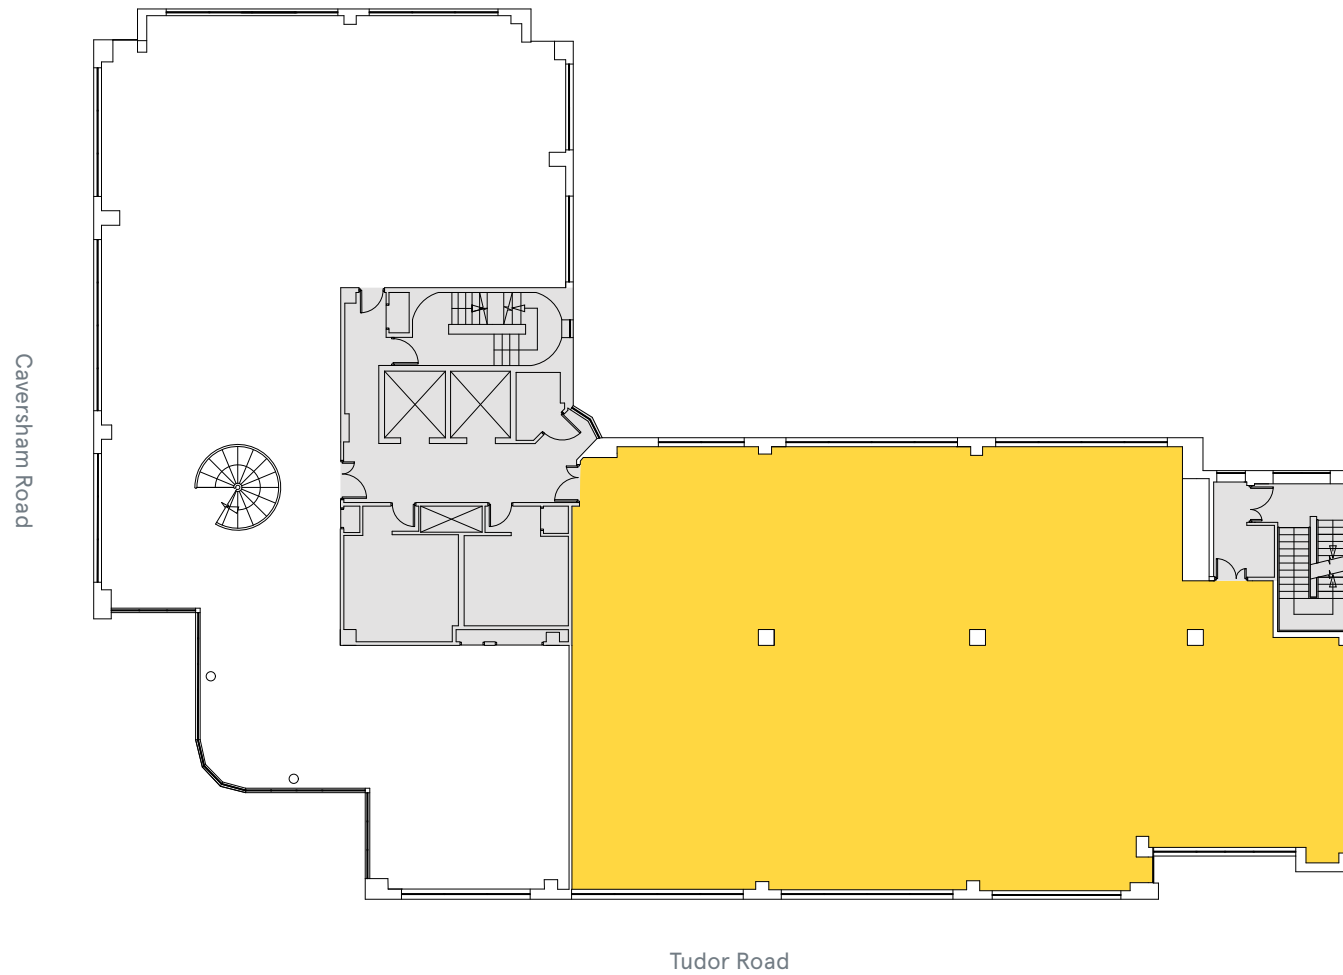

## Part 5th floor 4,124 sq ft (383.1 sq m)

Available office Core

For indicative purposes only, not to scale.

## Part 1st floor 2,411 sq ft (224.0 sq m)

Workstations	26
6 Person Meeting Area	01
8 Person Meeting Room	01
Breakout Area	01
Teapoint	01
<b>Total Occupancy</b>	<b>26</b>

■ Available office 
 ■ Core  
 For indicative purposes only, not to scale.