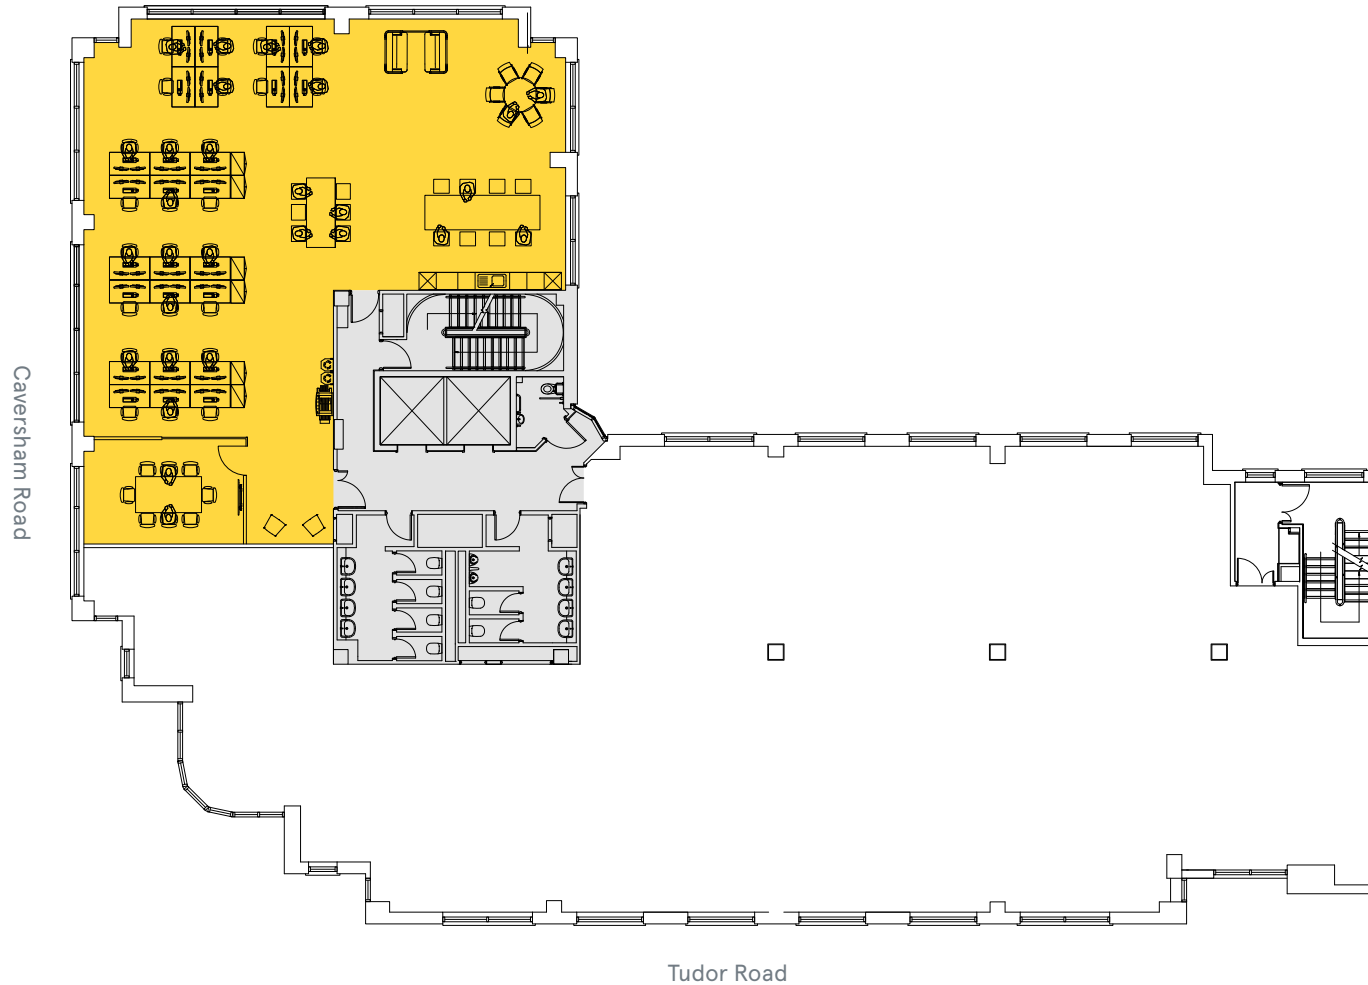

## Part 5th floor 4,124 sq ft (383.1 sq m)

Available office Core

For indicative purposes only, not to scale.

## Part 1st floor 2,411 sq ft (224.0 sq m)

Workstations	26
6 Person Meeting Area	01
8 Person Meeting Room	01
Breakout Area	01
Teapoint	01
<b>Total Occupancy</b>	<b>26</b>

■ Available office 
 ■ Core  
 For indicative purposes only, not to scale.