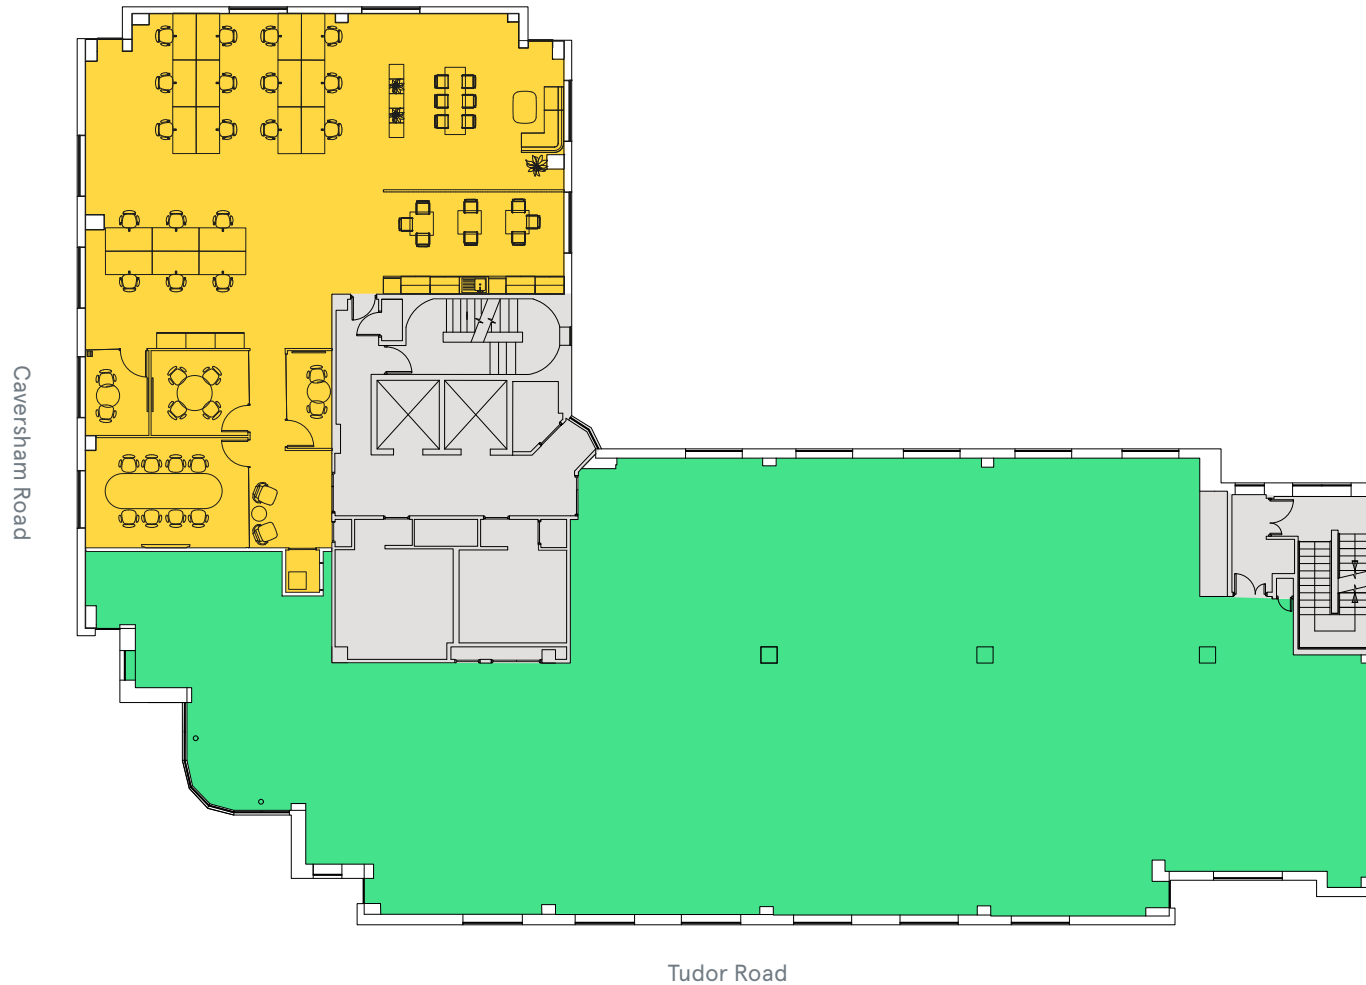

2nd floor (north) 2,406 sq ft (223.5 sq m)

2nd floor (south) 5,440 sq ft (505.4 sq m)

2nd floor (north)

Workstations	18
2 Person Meeting Room	02
4 Person Meeting Room	01
8 Person Meeting Room	01
Breakout Areas	02
Teapoint	01

Total Occupancy 18

■ 2nd Floor (north) ■ 2nd Floor (south) ■ Core

For indicative purposes only, not to scale. Floor layout may vary slightly.